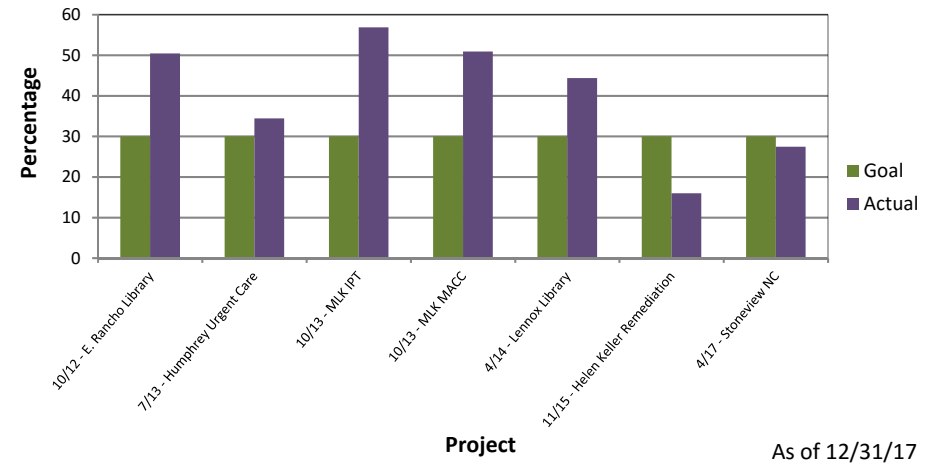

Mandatory Hiring Goal

Completed LTWHP Projects (7)