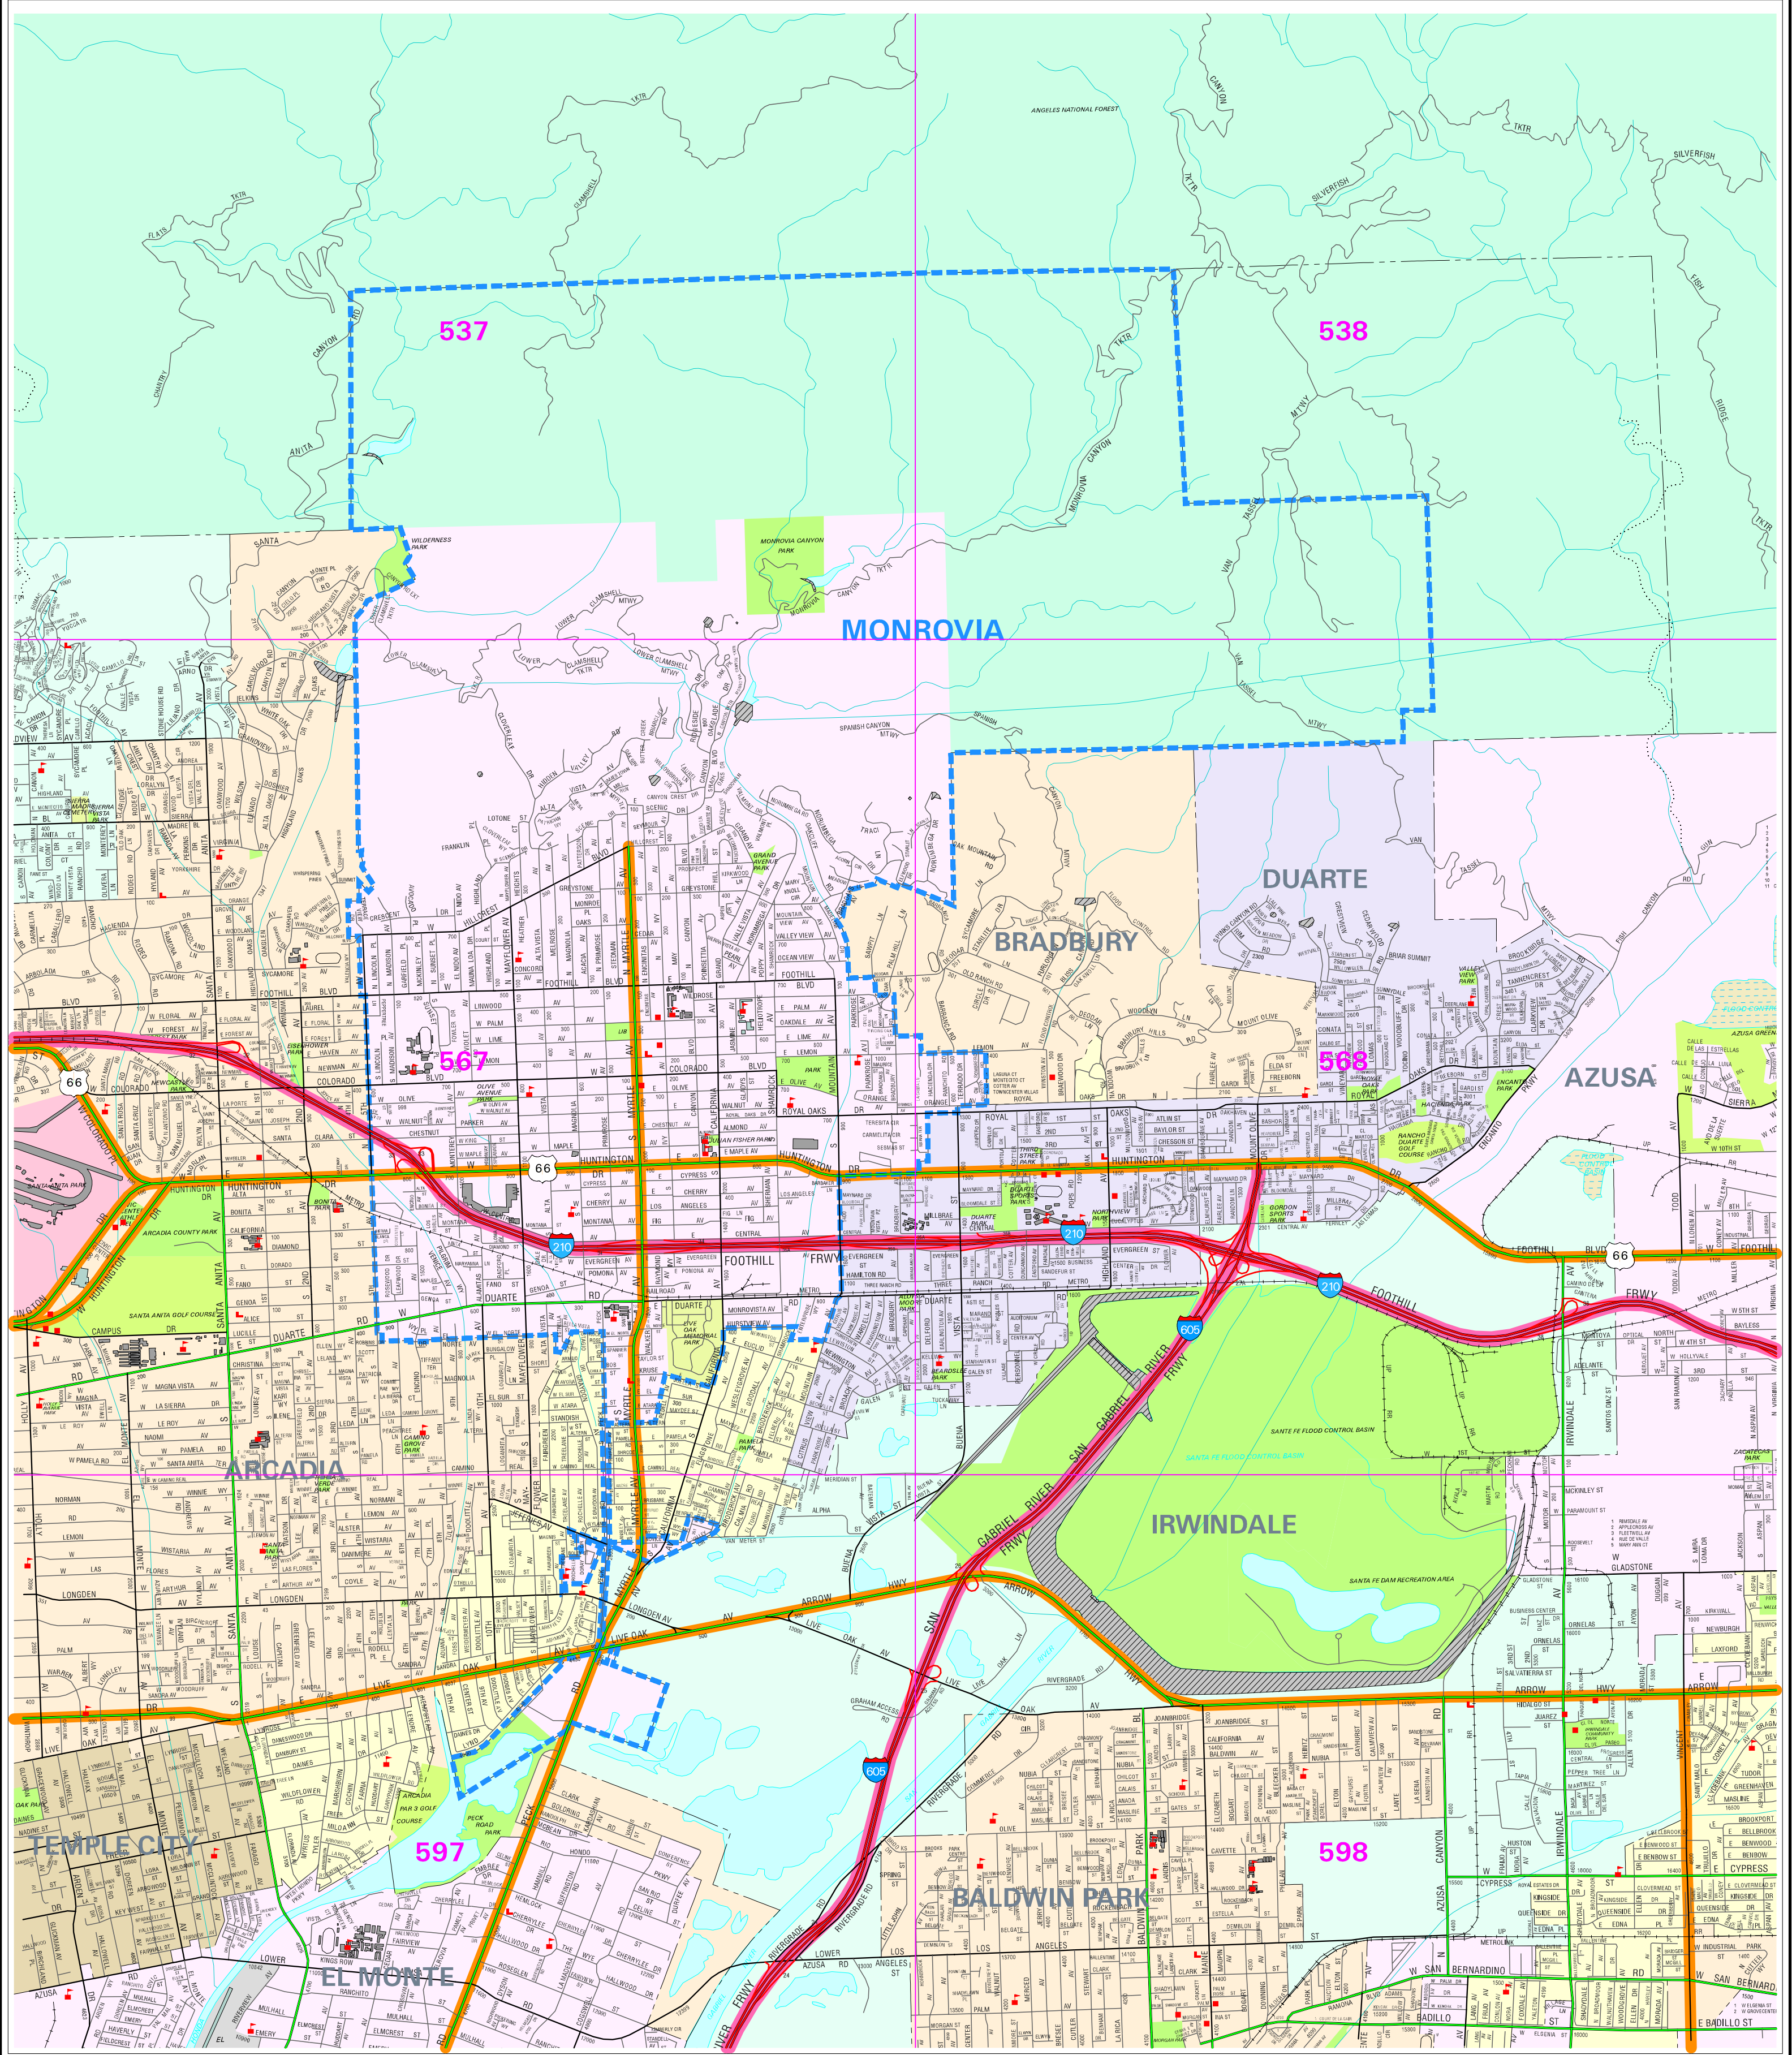

CITY OF MONROVIA

(Map Size: 17" x 22")

- City Boundary
- Freeway Disaster Route
- Disaster Route
- Thomas Guide Page Grid

AML:s:\arspacelam\dirform\dirform_std.aml